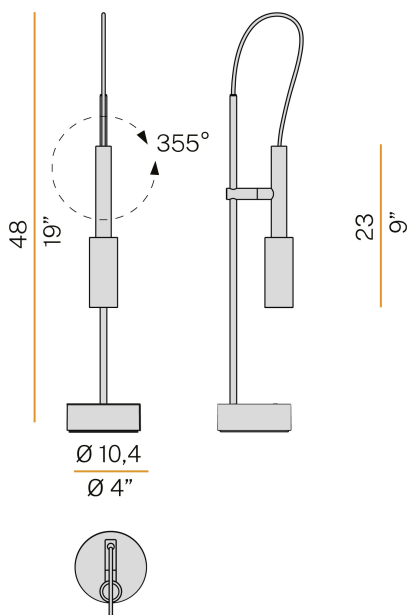

PANZERI

Tubino Plus

220-240V AC dimmable (Step DIM)

C07330.001.0509

titanium

Data sheet

CODE	C07330.001.0509
SYSTEM POWER CONSUMPTION	6,5W
EFFICACY	56.5lm/W
LIGHT SOURCE	LED
LIGHT SOURCE LIFETIME	L70 (B50) 80.000h
COLOUR TEMPERATURE	2700K Ra>90
LIGHT DISTRIBUTION	adjustable
POWER SUPPLY	220-240V AC
FREQUENCY	50/60Hz
ELECTRICAL CONFIGURATION	dimmable (Step DIM)
DRIVER	integrated included
NOMINAL LUMINOUS FLUX	475lm
LUMEN OUTPUT	339lm
EFFICIENCY	71.4%
WEIGHT	1,42 Kg
PROTECTION DEGREE	IP20
COLOUR TOLLERANCES	SDCM 3
PACKING DIMENSIONS (CM)	10,5 x 60,0 x 15,0

Table lighting fixture for interiors, with swivelling light beam.
 Die-cast aluminium bearing base in polyacrylic paint.
 Body in steel tube in champagne, bronze or titanium polyacrylic paint.
 Turned brass joint in polyacrylic paint.
 Turned aluminium structure in polyacrylic paint.
 Turned aluminium swivelling head in polyacrylic paint.
 Modelled polycarbonate diffuser with opaline finish.
 Turned brass end cap in polyacrylic paint.
 Push-button to adjust luminosity according to 5 levels of visual comfort.
 Equipped with connection cable between the head and the body with fabric covering in champagne (champagne version), bordeaux (bronze version) or green colour (titanium version).
 Equipped with a 1,4m (55,1") long power cable with jack connector and adapter plug.

Technical drawing

Polar diagram